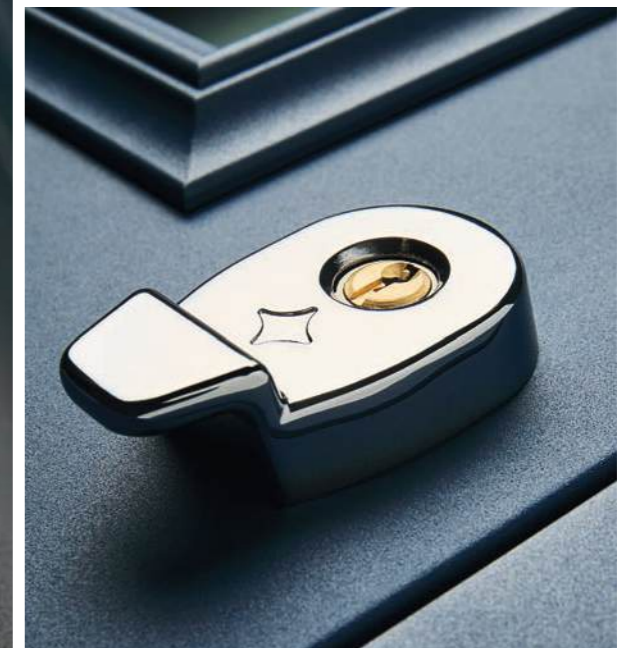

YOUR SECURITY IS OUR PRIORITY

Safety and security were central to each design decision in the development of the new Designer Door range, with each door meeting the requirements of PAS24, a British Standards test used to assess the security performance of windows and doors.

The doors' block construction features a hidden fixing system to ensure maximum protection and every door comes with the choice of two high-security locking mechanisms. You can choose between a multi-point slam lock, which means that the door locks automatically each time you close it, and is opened by a key, or a 10-point lock, where the door can only be locked and unlocked with the key. Both locks offer the same high level of security, so the choice really comes down to which one best suits your lifestyle.

Completing the range of security features, all our doors also have adjustable hinges and locks, fully integrated glazing panels (eliminating the need for glazing beads), tamper protection and drill-proof cylinders. Every door also features a completely hidden sash and fixing system which protects the lock body.

PAS 24:2016
ACCREDITED